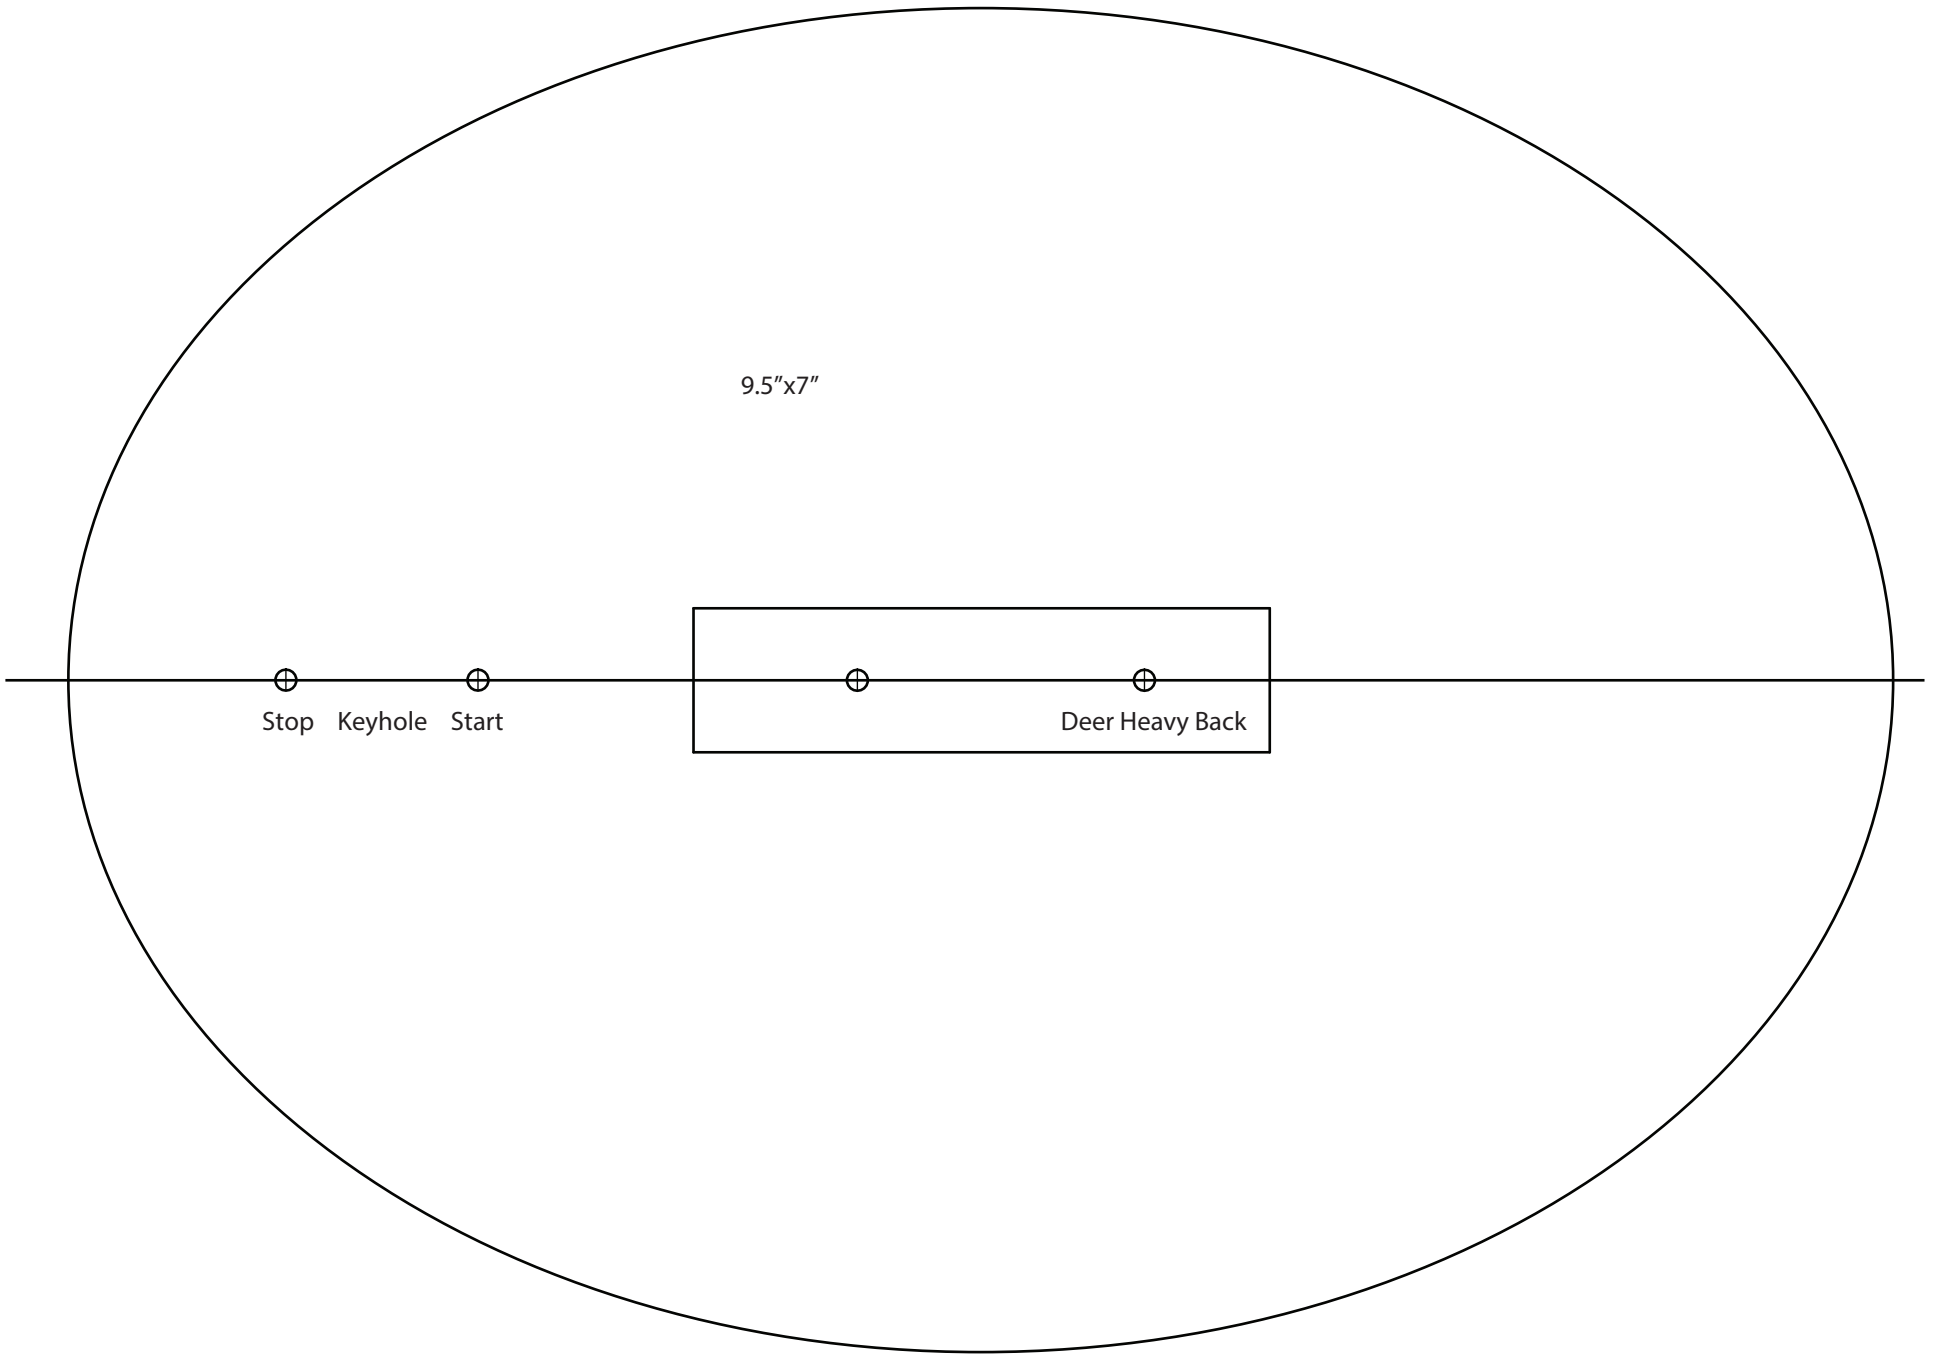

13"x5.75"

Deer Heavy Front

9.5"x7"

Stop

Keyhole

Start

Deer Heavy Back